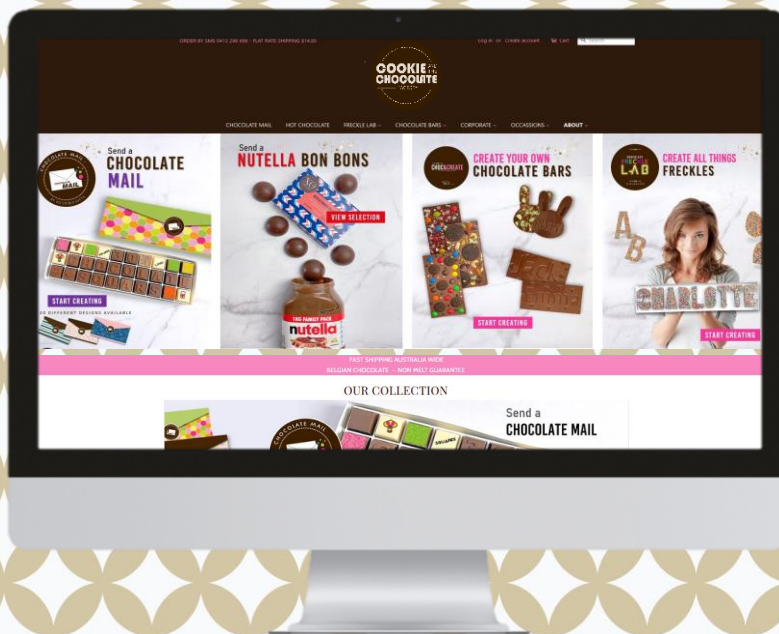

BRANDED CHOCOLATE BOX

CLEAR LID & CUT OUTS

ENVELOPE MAILER

CLEAR LID & CUT OUT BESPOKE SHAPES

ORDER ONLINE NOW!

www.cookiechocolate.com.au